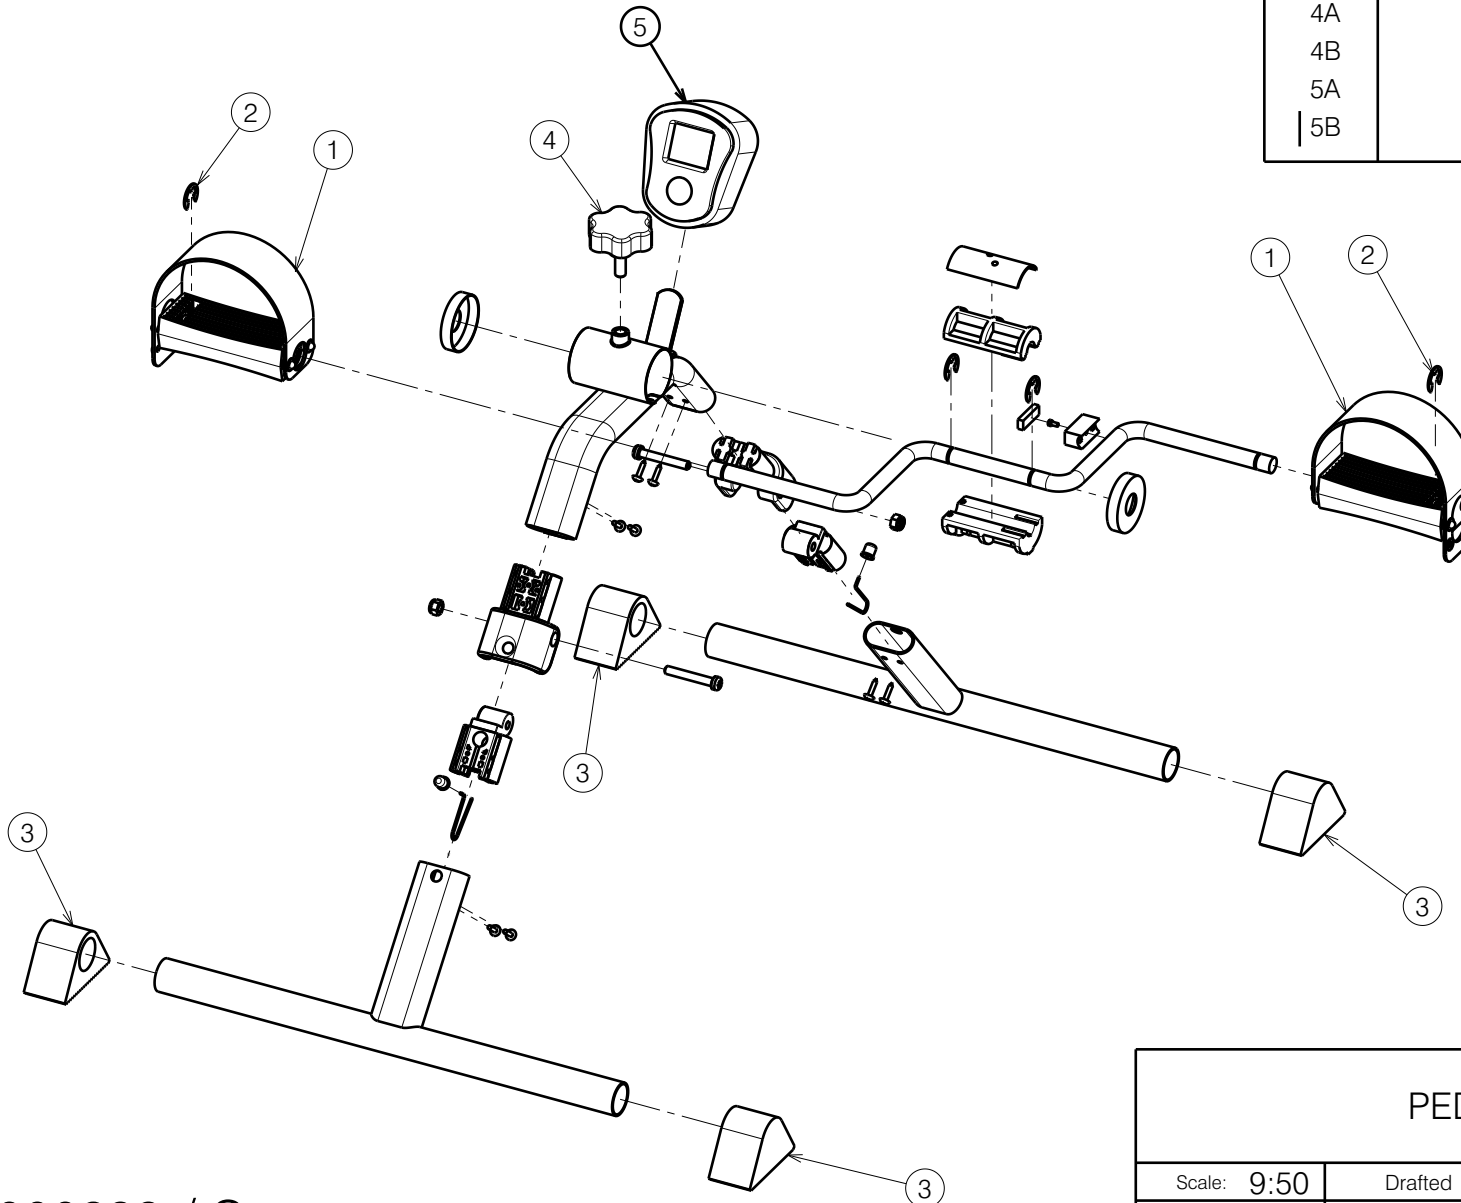

Material			
No.	Plan	Article	Quantity
1	---	1909693	2
2	---	1909694	2
3	---	1909690	4
4A	---	1909691	1
4B	---	1992225	1
5A	---	1909692	1
5B	---	1916477	1

4B used from lot number 1501225
5B used from lot number PO1802294

E000899 / C

8002251

PEDALO "KIM"				Plan No.
				E000899 / C
Scale: 9:50	Drafted	Verified	Confirmed	
Date	02/12/2013	22/09/2022	22/09/2022	
Initials	SD	SD	PJ	