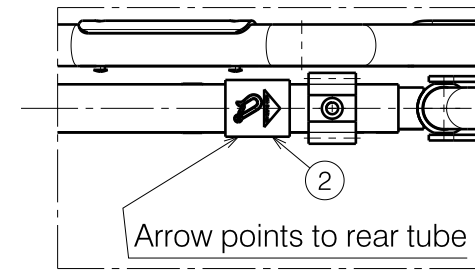

Isometric view

Side view

Detail B

Top view

Detail C

Detail A

No.	Title	Art.nr.	Sticker	Number
1	Sticker Vermeiren 85x15	T001051		2
2	Sticker taxi hooks	T001076		4
3	Sticker serial number	T001097		1
4	Sticker name Eclips X4	T001038		2

STICKER CONFIGURATION ECLIPS X4

Plan Number

E000686/C

Scale: 3:40	Drafted	Verified	Confirmed
Date	8/02/2011	27/01/2015	27/01/2015
Initials	TT	TT	PJ