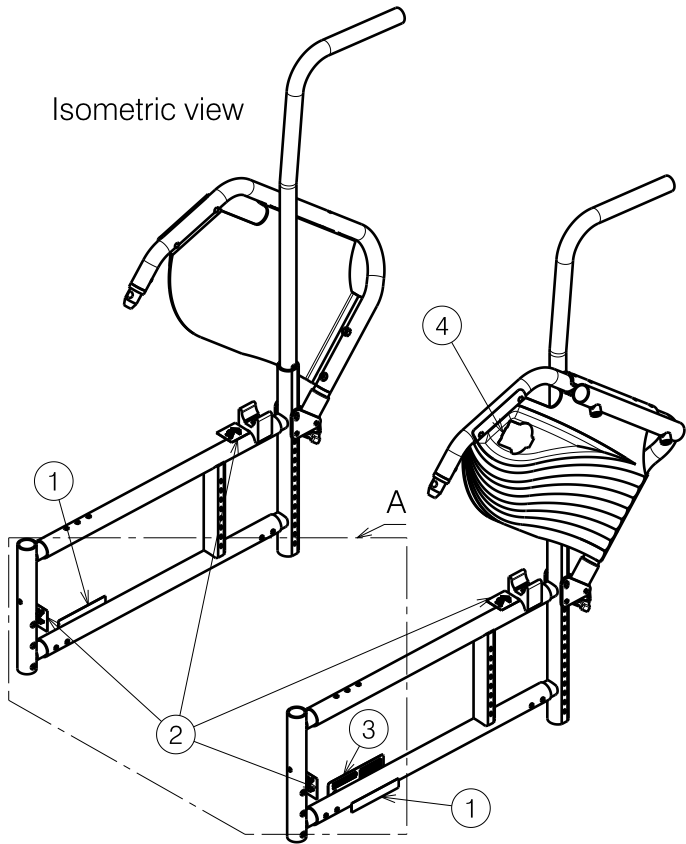

Isometric view

Side view

Detail B

Top view

Detail C

Detail A

No.	Title	Art.nr.	Sticker	Number
1	Sticker Vermeiren 85x15	T001051		2
2	Sticker taxi hooks	T001076		4
3	Sticker serial number	T001097		1
4	Sticker name Eclips X4	T001038		2

STICKER CONFIGURATION ECLIPS X4

Plan Number

E000686/C

Scale: 3:40	Drafted	Verified	Confirmed
Date	8/02/2011	27/01/2015	27/01/2015
Initials	TT	TT	PJ