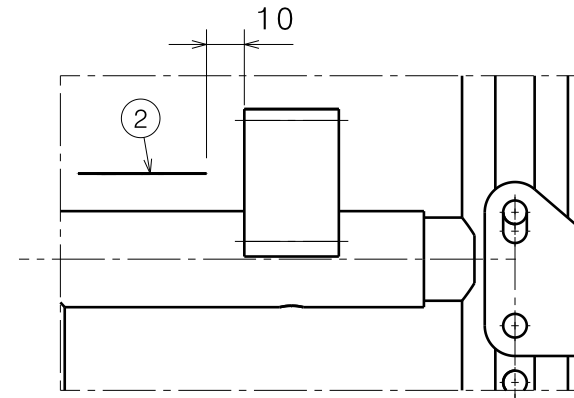

Isometric view

Side view

Detail B

Top view

Detail C

Detail A

No.	Title	Art.nr.	Sticker	Number
1	Sticker Vermeiren 85x15	T001051		2
2	Sticker taxi hooks	T001076		4
3	Sticker serial number	T001097		1
4	Sticker name Eclips X4	T001038		2

STICKER CONFIGURATION ECLIPS X4

Plan Number

E000686/C

Scale: 3:40	Drafted	Verified	Confirmed
Date	8/02/2011	27/01/2015	27/01/2015
Initials	TT	TT	PJ