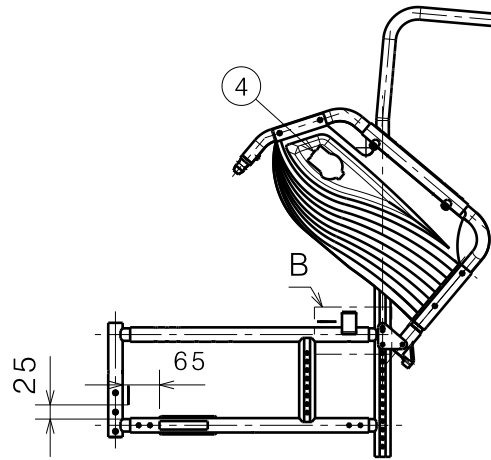

Isometric view

Side view

Detail B

Top view

Detail C

Detail A

No.	Title	Art.nr.	Sticker	Number
1	Sticker Vermeiren 85x15	T001051		2
2	Sticker taxi hooks	T001076		4
3	Sticker serial number	T001097		1
4	Sticker name Eclips X4	T001038		2

STICKER CONFIGURATION ECLIPS X4

Plan Number

E000686/C

Scale: 3:40	Drafted	Verified	Confirmed
Date	8/02/2011	27/01/2015	27/01/2015
Initials	TT	TT	PJ