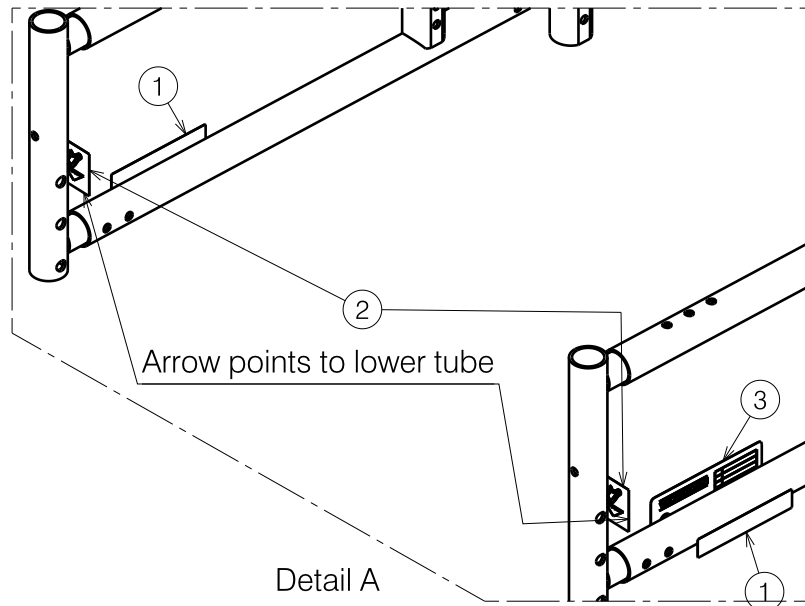

Isometric view

Side view

Detail B

Top view

Detail C

Detail A

No.	Title	Art.nr.	Sticker	Number
1	Sticker Vermeiren 85x15	T001051		2
2	Sticker taxi hooks	T001076		4
3	Sticker serial number	T001097		1
4	Sticker name Eclips X4	T001038		2

STICKER CONFIGURATION ECLIPS X4

Plan Number

E000686/C

Scale: 3:40	Drafted	Verified	Confirmed
Date	8/02/2011	27/01/2015	27/01/2015
Initials	TT	TT	PJ