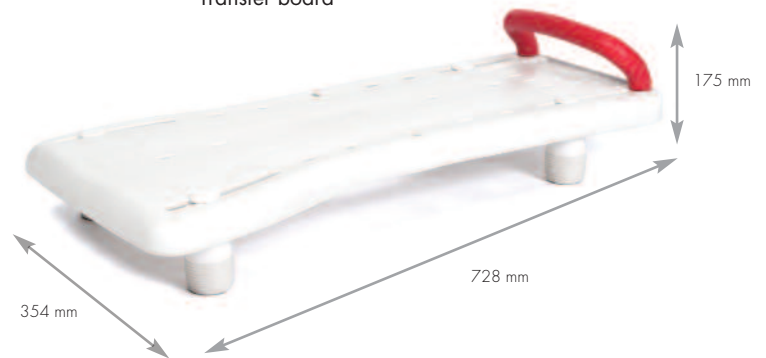

Bathing seats

EASY LIFE RANGE

white

The transfer benches Kate and Katy facilitate the transfer of a chair to your bath.

Like all products in the range, they are equipped with a non-slip surface. The handle is mounted on the right or left of the bench according to your needs.

users
130 KG
weight

Vicky

Transfer board

Kate

users
150 KG
weight

Vera

Transfer board with 360° rotating disc.

users
130 KG
weight

Magda ALU

The swivel bath tub transfer chair Magda ALU can be adjusted to fit into most bath tubs on the market. Getting in and out of the tub is so much safer with the Magda swivel chair. The seat swivels 90 degrees, so that you can easily transfer in.

users
130 KG
weight

Paris

This high-end bath tub swivel gives u perfect safety and stability. Non-slip surface material and quality tubing for long lasting usage.

users
130 KG
weight

EASY LIFE

Sizes in mm, weight in kg. Deviations in sizes and weight (15 mm, 1,5 kg and 1,5°) are possible.